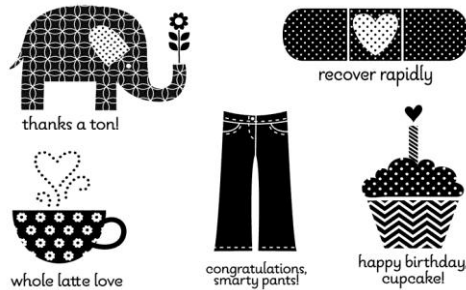

VINTAGE VERSES
Stamp Set
129633-W / 129636-C

PRETTY PETITES
Stamp Set
129639-W / 129642-C

PETITE CURLY LABEL

Punch
129405

PATTERNED OCCASIONS

Stamp Set
129621-W / 129624-C

- 65-piece stamp brush set
- 7 Designer Series Papers
- 14 embellishments
- 12 greeting card templates (variety of sizes)
- 12 1-page templates (12" x 12")

Colors: Basic Gray, Bermuda Bay, Crumb Cake, Crushed Curry

LEMONADE STAND

Digital Disc
130677

- 7 stamp brush sets
- 12 Designer Series Papers
- 24 embellishments, 1 punch
- 2-page 12"x12" template (includes 3-piece stamp brush set, 5 embellishments, and 3 punches)